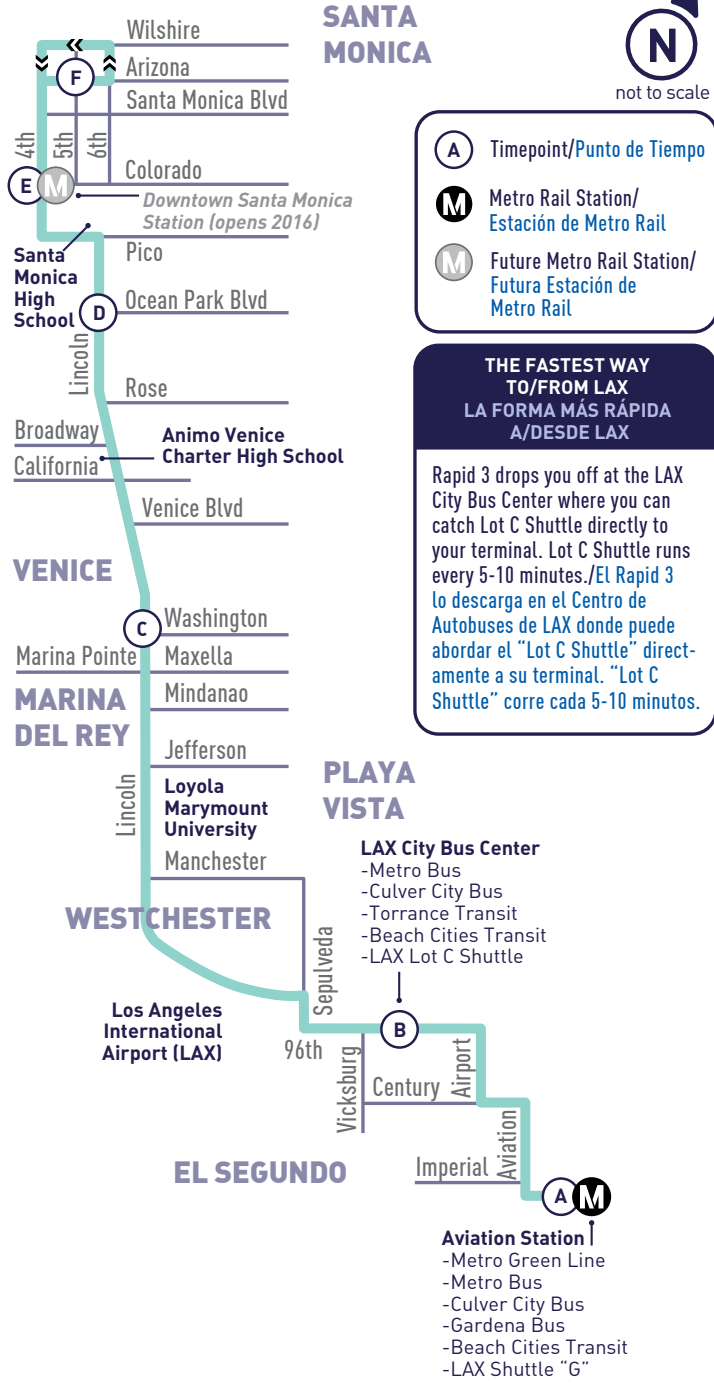

LINCOLN BLVD

rapid 3

RAPID 3 STOPS

STOPS TO DOWNTOWN SANTA MONICA	STOPS TO AVIATION STATION GREEN LINE
Aviation Station Green Line	Arizona & 5th
Century & Aviation	4th & Wilshire
LAX City Bus Center	4th & Santa Monica
Lincoln & Manchester	4th & Santa Monica Place
Lincoln & Jefferson	Lincoln & Pico
Lincoln & Mindanao	Lincoln & Ocean Park
Lincoln & Maxella	Lincoln & Rose
Lincoln & Washington	Lincoln & Broadway
Lincoln & Venice	Lincoln & Venice
Lincoln & California	Lincoln & Washington
Lincoln & Rose	Lincoln & Marina Pointe
Lincoln & Ocean Park	Lincoln & Mindanao
Pico & Lincoln	Lincoln & Jefferson
4th & Colorado (Downtown SM Station)	Lincoln & Manchester
4th & Santa Monica	LAX City Bus Center
Arizona & 5th	Century & Aviation
	Aviation Station Green Line

RAPID
3

DOWNTOWN SANTA MONICA TO AVIATION STATION GREEN LINE

**SUNDAY
DOMINGO**

Arizona & 5th F	4th & Santa Monica Place (Downtown SM Station) E	Lincoln & Ocean Park D	Lincoln & Washington C	LAX City Bus Center B	Aviation Station A
10:09	10:15	10:20	10:30	10:45	10:54
10:39	10:46	10:52	11:04	11:20	11:29
11:09	11:16	11:22	11:34	11:50	11:59
11:39	11:46	11:52	12:04	12:20	12:29
12:09	12:16	12:23	12:37	12:54	1:04
12:39	12:46	12:53	1:07	1:24	1:34
1:09	1:16	1:23	1:37	1:54	2:04
1:39	1:46	1:53	2:07	2:24	2:34
2:09	2:16	2:23	2:37	2:54	3:04
2:39	2:46	2:53	3:07	3:24	3:34
3:09	3:17	3:24	3:40	3:58	4:09
3:39	3:47	3:54	4:10	4:28	4:39
4:09	4:17	4:24	4:40	4:58	5:09
4:39	4:47	4:54	5:10	5:28	5:39
5:09	5:17	5:24	5:40	5:58	6:09
5:39	5:47	5:54	6:10	6:28	6:39
6:04	6:12	6:19	6:34	6:51	7:02
6:34	6:42	6:49	7:04	7:21	7:32
7:04	7:12	7:19	7:33	7:50	8:00